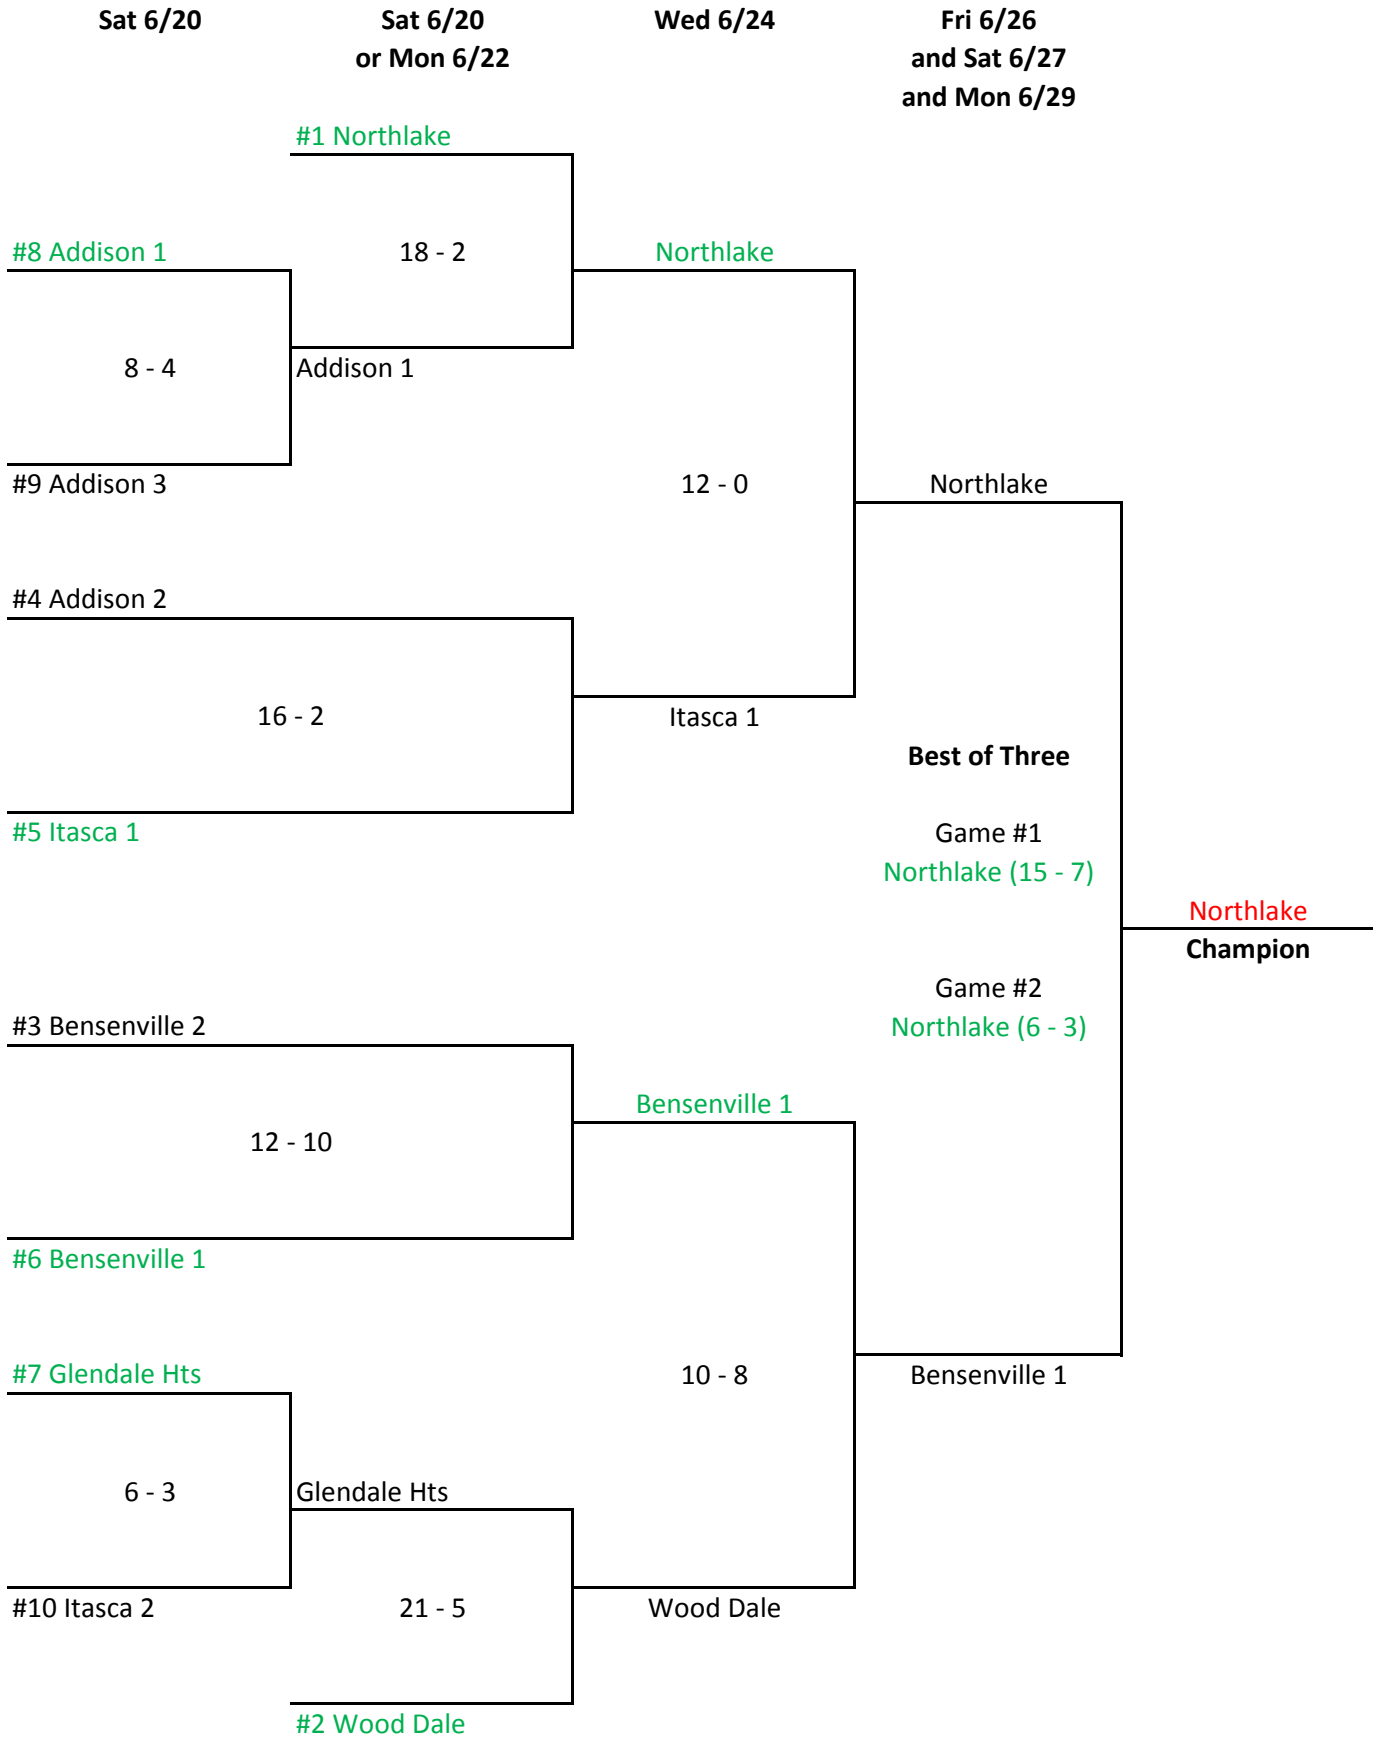

**2015 WSB Playoffs  
Mustang / Minors  
American**

Fri 6/19  
Sat 6/20

Mon 6/22  
or Tue 6/23

Wed 6/24

Fri 6/26  
and Sat 6/27  
and Mon 6/29

**2015 WSB Playoffs  
Mustang / Minors  
National**

Fri 6/19  
or Sat 6/20

Mon 6/22  
or Tue 6/23

Wed 6/24

Fri 6/26  
and Sat 6/27  
and Mon 6/29

**2015 WSB Playoffs  
Bronco / Majors**

2015 WSB Playoffs

Pony  
American

2015 WSB Playoffs

Pony  
National