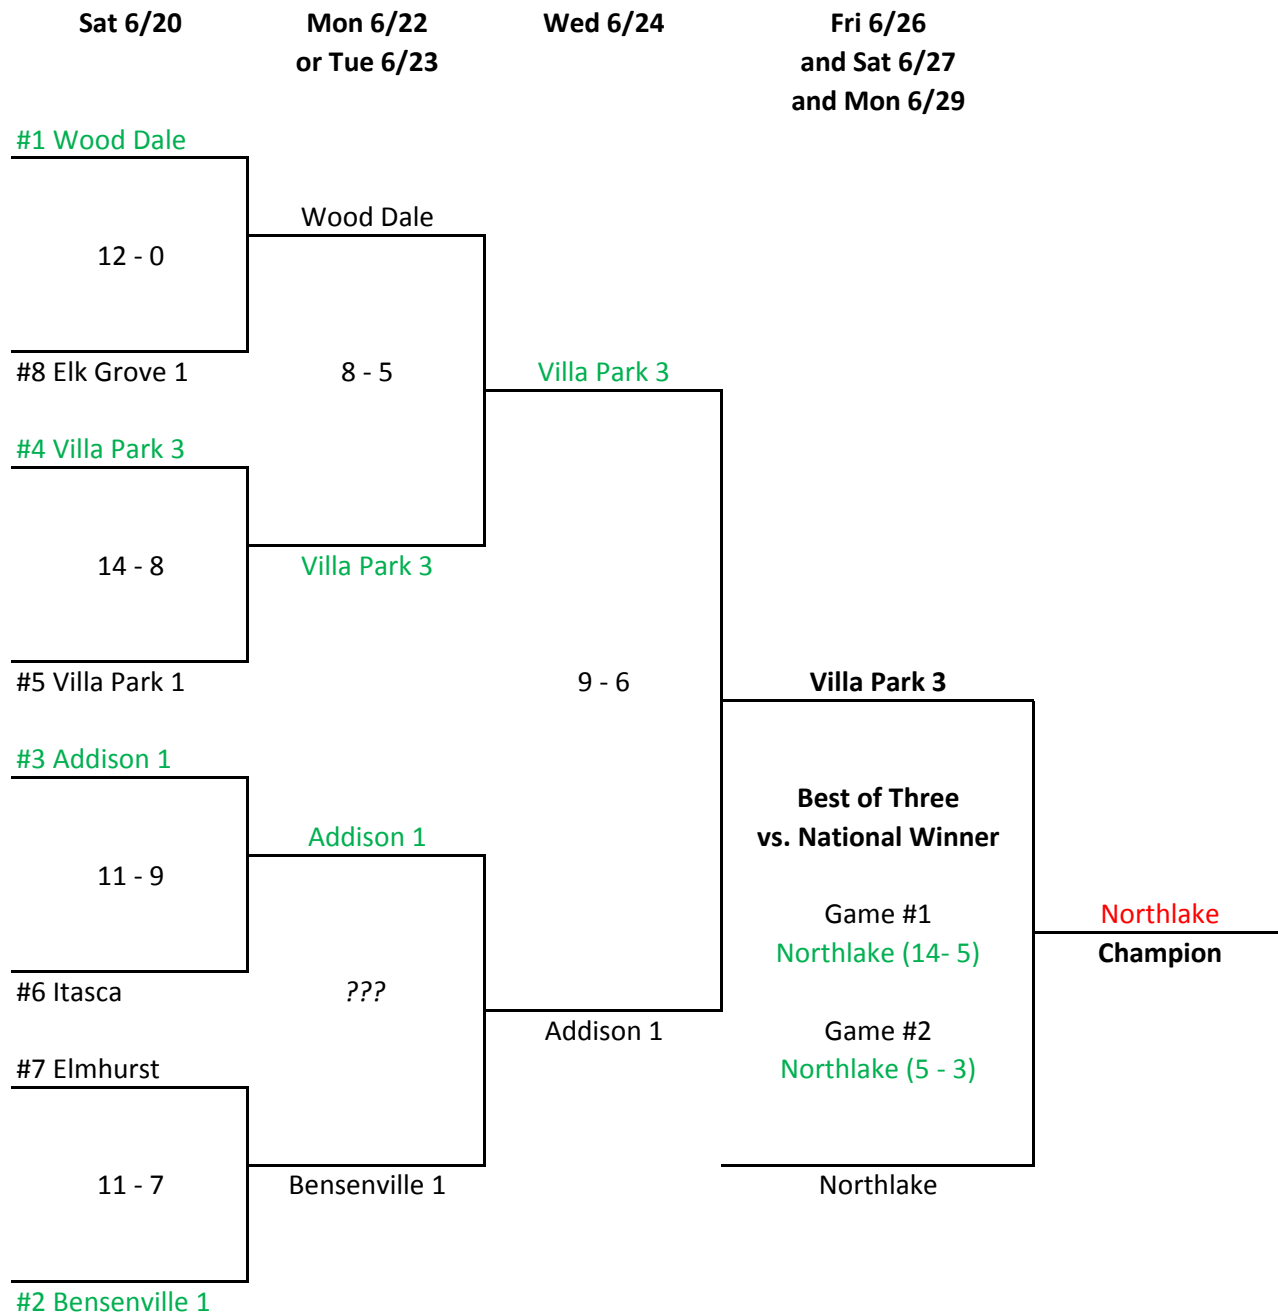

**2015 WSB Playoffs  
Mustang / Minors  
American**

Fri 6/19  
Sat 6/20

Mon 6/22  
or Tue 6/23

Wed 6/24

Fri 6/26  
and Sat 6/27  
and Mon 6/29

**2015 WSB Playoffs  
Mustang / Minors  
National**

Fri 6/19  
or Sat 6/20

Mon 6/22  
or Tue 6/23

Wed 6/24

Fri 6/26  
and Sat 6/27  
and Mon 6/29

**2015 WSB Playoffs  
Bronco / Majors**

2015 WSB Playoffs

Pony  
American

2015 WSB Playoffs

Pony  
National