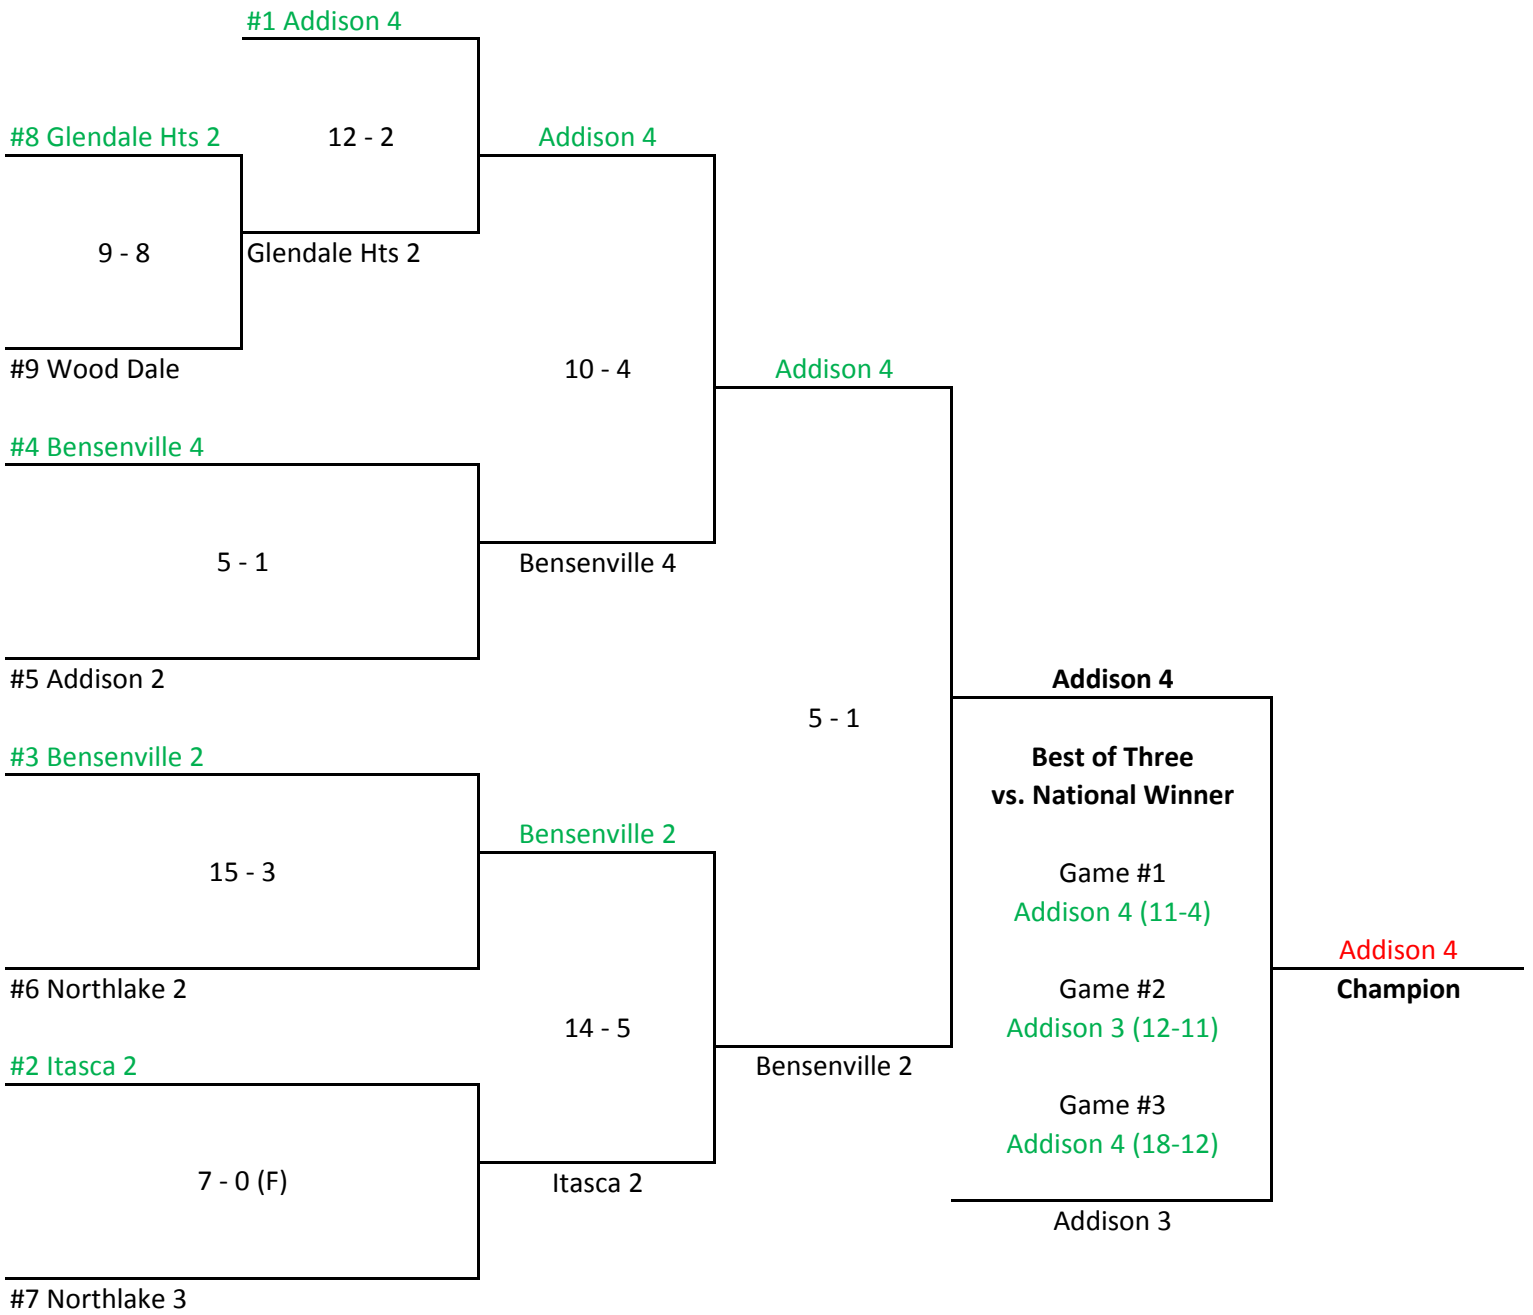

**2015 WSB Playoffs  
Mustang / Minors  
American**

Fri 6/19  
Sat 6/20

Mon 6/22  
or Tue 6/23

Wed 6/24

Fri 6/26  
and Sat 6/27  
and Mon 6/29

**2015 WSB Playoffs  
Mustang / Minors  
National**

Fri 6/19  
or Sat 6/20

Mon 6/22  
or Tue 6/23

Wed 6/24

Fri 6/26  
and Sat 6/27  
and Mon 6/29

**2015 WSB Playoffs  
Bronco / Majors**

2015 WSB Playoffs

Pony  
American

2015 WSB Playoffs

Pony  
National