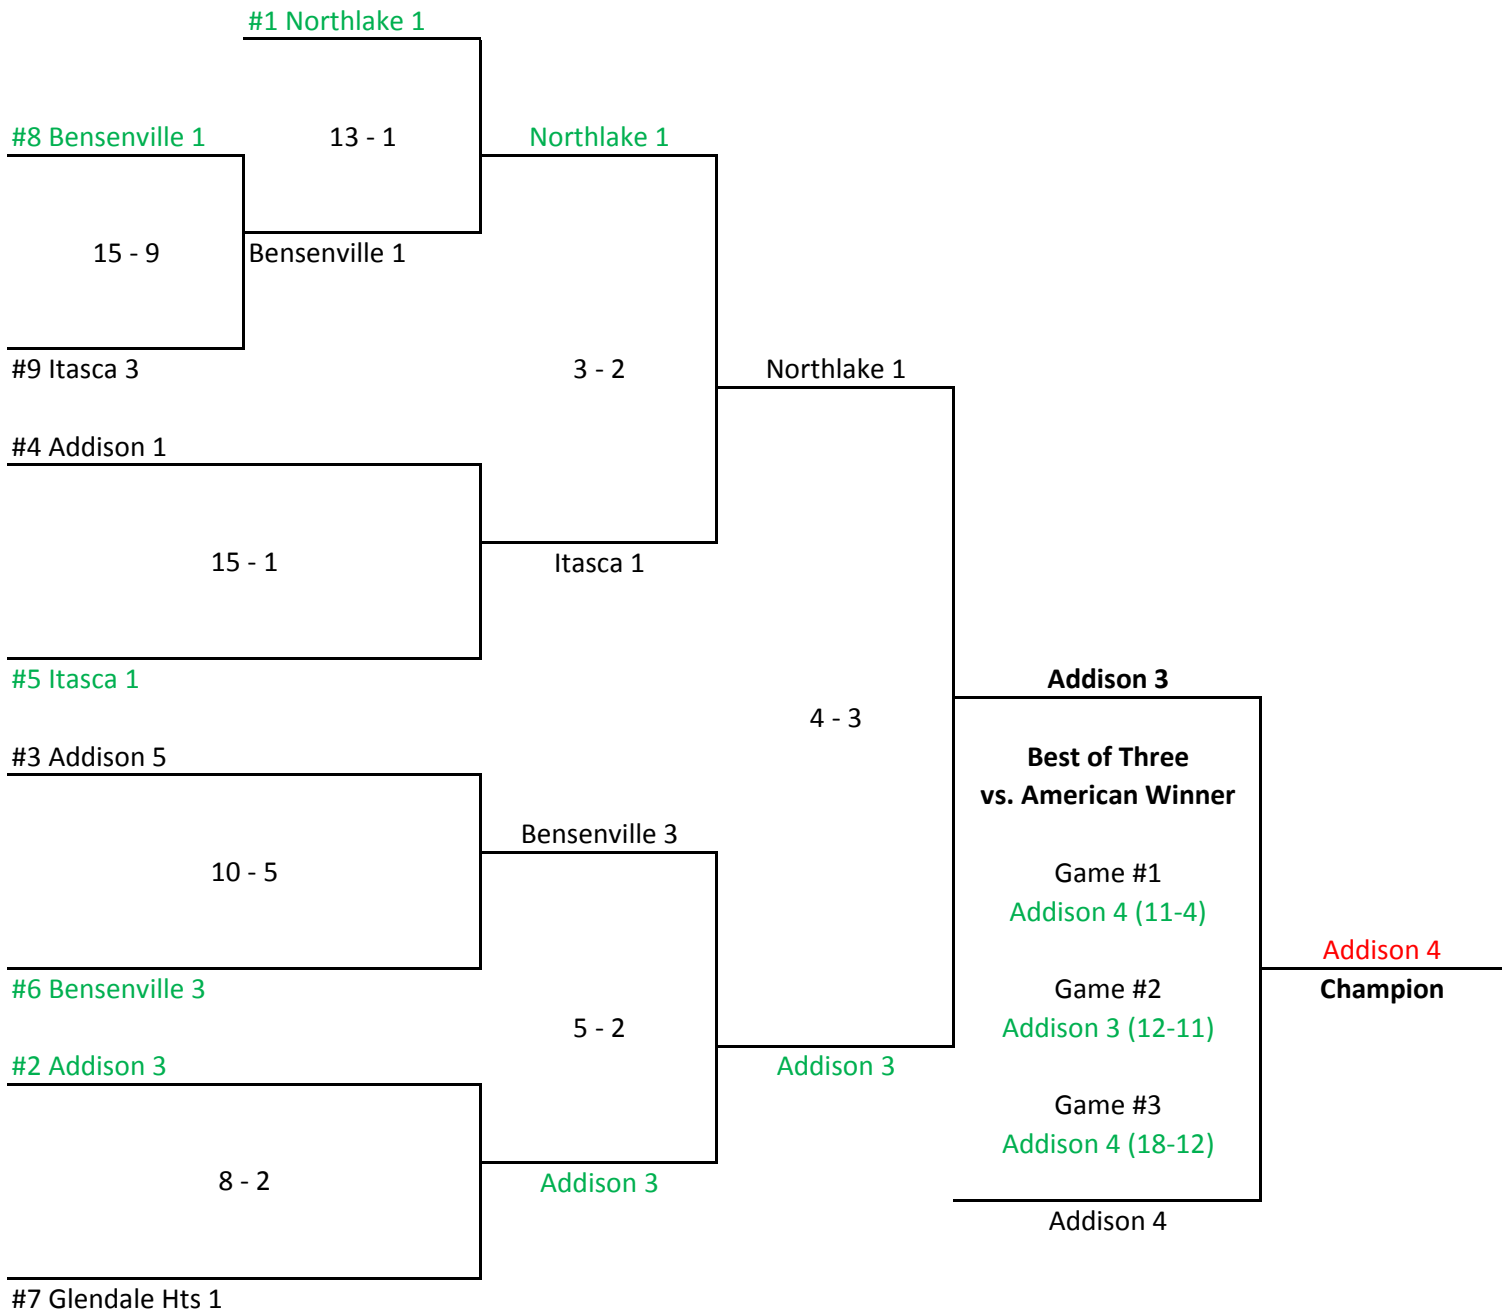

**2015 WSB Playoffs  
Mustang / Minors  
American**

Fri 6/19  
Sat 6/20

Mon 6/22  
or Tue 6/23

Wed 6/24

Fri 6/26  
and Sat 6/27  
and Mon 6/29

**2015 WSB Playoffs  
Mustang / Minors  
National**

Fri 6/19  
or Sat 6/20

Mon 6/22  
or Tue 6/23

Wed 6/24

Fri 6/26  
and Sat 6/27  
and Mon 6/29

**2015 WSB Playoffs  
Bronco / Majors**

2015 WSB Playoffs

Pony  
American

2015 WSB Playoffs

Pony  
National